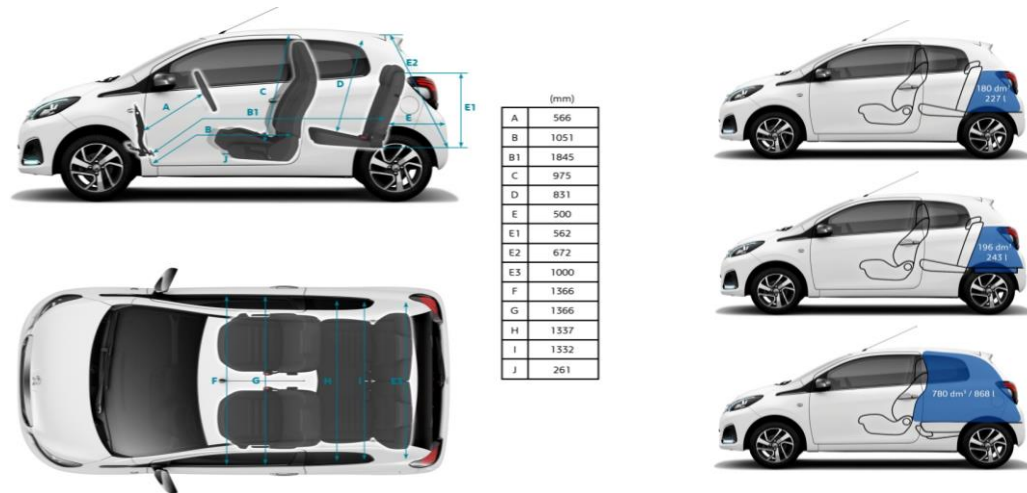

PEUGEOT 108 Range: Exterior dimensions

PEUGEOT 108 Range: Interior dimensions

The fuel consumption achieved, and CO2 produced, in real world conditions will depend upon a number of factors including, but not limited to: the accessories fitted (pre and post registration); variations in weather; driving styles and vehicle load. The WLTP (Worldwide Harmonised Light Vehicles Test Procedure) is used to measure fuel consumption and CO2 figures.